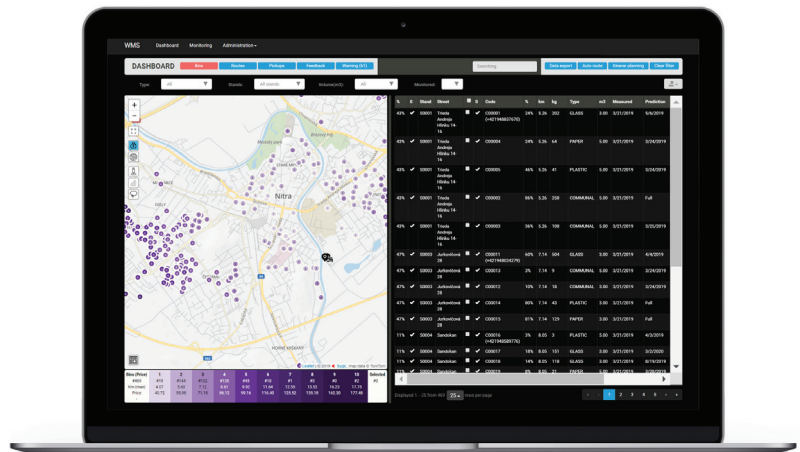

Asset Management

- Identify and record all waste assets
- Get a clear understanding of your waste infrastructure
- Simplify tracking, communication and invoicing
- Introduce incentive programs
- Provide service verification

Sensoneo Asset Management solution enables you to **digitize your waste infrastructure**. It combines **RFID tags, Smart Waste Management System and Citizen App**. By tagging all bins and containers you identify and record all assets in a digital inventory in the Smart Waste Management System (Bin Management module). The solution **simplifies bin tracking, communication and invoicing, and restrains unauthorized use of bins**. A clear and accurate overview of all bin assets is the key and the very first step leading towards smart waste management.

Sensoneo offers 3 types of bin tags - **transponders, PVC plates and labels**. Visual identification is ensured by a **numerical code, bar code or QR code**. Bin details are available via Citizen App by scanning the code on the tag with a phone camera. The Sensoneo solution **does not require the use of any readers**. For signed users, Citizen App offers features for asset mapping, service verification and requests for collection or maintenance.

Your waste infrastructure is digitalized in **Bin Management**, one of modules in the Smart Waste Management System, Sensoneo powerful cloud-based platform on MS Azure. Bin Management offers **bin inventory, a digital interactive map, tools for qualitative analysis of your waste infrastructure (bin distribution, capacity), maintenance records, collection records and an overview of citizen feedback**.