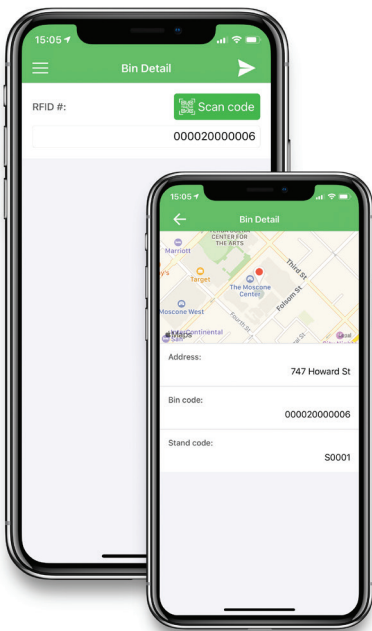

Sensoneo Asset Management solution enables you to **digitize your waste infrastructure**. It combines **RFID tags, Smart Waste Management System and Citizen App**. By tagging all bins and containers you identify and record all assets in a digital inventory in the Smart Waste Management System (Bin Management module). The solution **simplifies bin tracking, communication and invoicing, and restrains unauthorized use of bins**. A clear and accurate overview of all bin assets is the key and the very first step leading towards smart waste management.

Sensoneo offers 3 types of bin tags - **transponders, PVC plates and labels**. Visual identification is ensured by a **numerical code, bar code or QR code**. Bin details are available via Citizen App by scanning the code on the tag with a phone camera. The Sensoneo solution **does not require the use of any readers**. For signed users, Citizen App offers features for asset mapping, service verification and requests for collection or maintenance.

Your waste infrastructure is digitalized in **Bin Management**, one of modules in the Smart Waste Management System, Sensoneo powerful cloud-based platform on MS Azure. Bin Management offers **bin inventory, a digital interactive map, tools for qualitative analysis of your waste infrastructure (bin distribution, capacity), maintenance records, collection records and an overview of citizen feedback**.